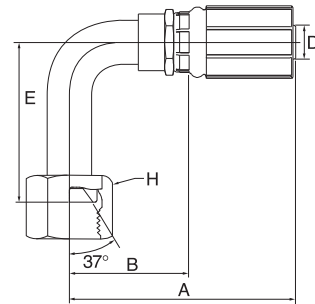

## JIC 37° FJX90L

Female JIC swivel. 37° inverted cone.  
90° swept elbow. Long drop.

D				A	B	E	H	REF.
-size	DN	"		mm	mm	mm	mm	G
-4	6	1/4	7/16" - 20 UNF	63.1	37.1	46.0	14.0	4G4FJX90L
-4	6	1/4	1/2" - 20 UNF	57.2	31.2	46.0	17.0	4G5FJX90L
-4	6	1/4	9/16" - 18 UNF	69.3	43.2	54.0	19.0	4G6FJX90L
-6	10	3/8	7/16" - 20 UNF	60.2	32.3	46.0	14.0	6G4FJX90L
-6	10	3/8	9/16" - 18 UNF	70.6	42.7	54.0	19.0	6G6FJX90L
-6	10	3/8	3/4" - 16 UNF	84.5	56.6	64.0	24.0	6G8FJX90L
-8	12	1/2	3/4" - 16 UNF	77.3	39.9	64.0	24.0	8G8FJX90L
-8	12	1/2	7/8" - 14 UNF	93.3	55.8	70.0	27.0	8G10FJX90L
-10	16	5/8	7/8" - 14 UNF	85.9	48.4	70.0	27.0	10G10FJX90L
-10	16	5/8	1.1/16" - 12 UN	115.7	78.2	96.0	32.0	10G12FJX90L
-12	20	3/4	1.1/16" - 12 UN	122.2	71.2	96.0	32.0	12G12FJX90L
-12	20	3/4	1.3/16" - 12 UN	107.4	56.4	100.0	36.0	12G14FJX90-100
-16	25	1	1.5/16" - 12 UN	120.3	63.5	114.0	41.0	16G16FJX90L
-20	32	1.1/4	1.5/8" - 12 UN	158.0	99.0	129.0	50.0	20G20FJX90L

L: Long drop per ISO 12151-5.

Unless otherwise stated the coupling meets the pressure rating requirements of the respective international standard.